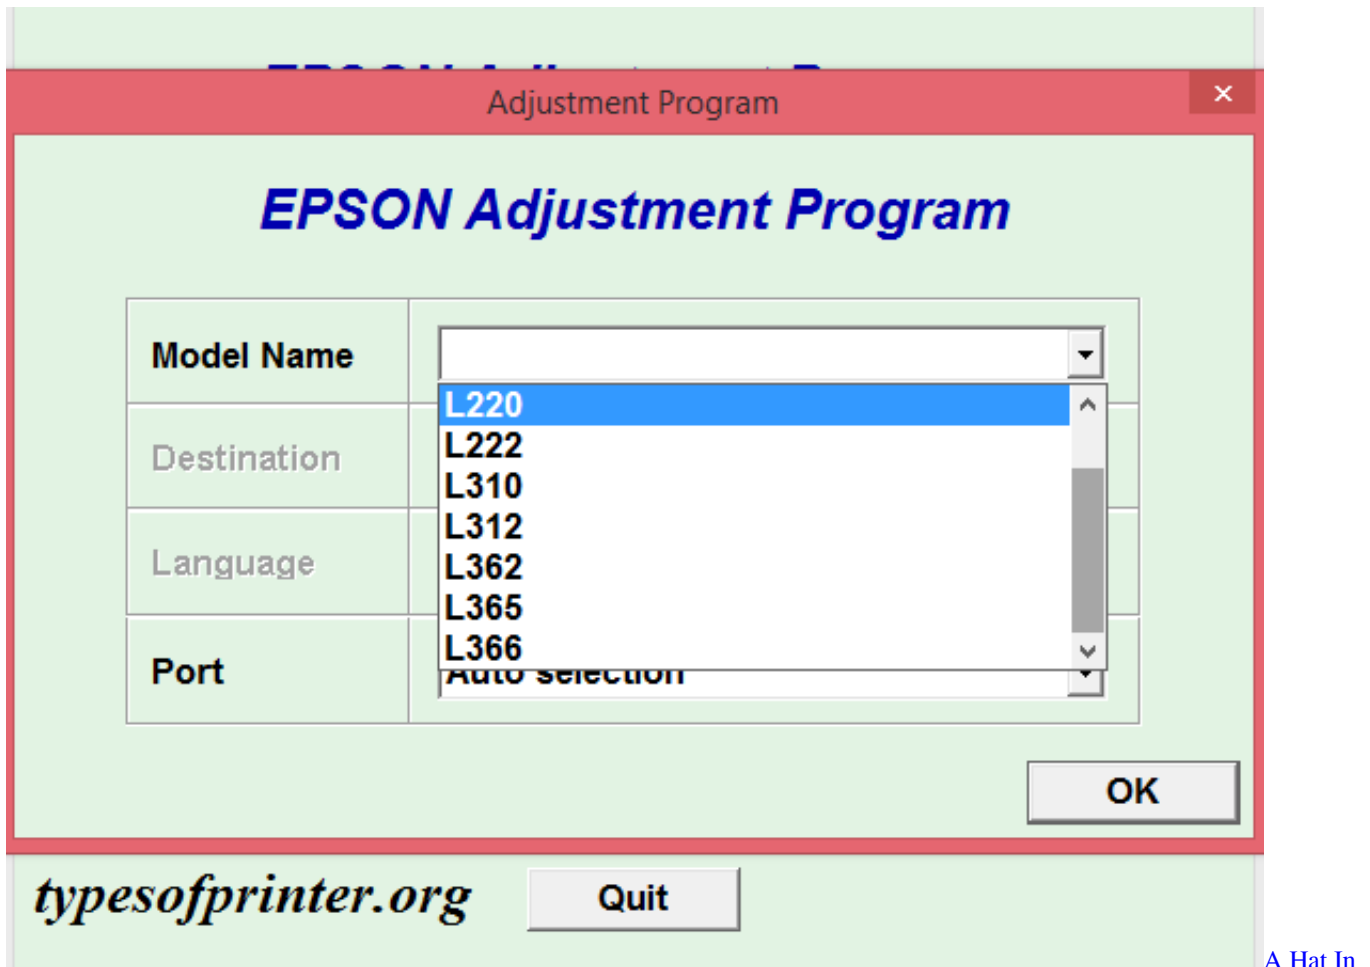

[A Hat In](#)

[Time Mac Download](#)

epson adjustment program resetter

[The Godfather Pc Game God Mode](#)

Epson XP 211/214/411 AdjProg Definition – Epson XP 211/214/411 AdjProg or Epson XP 211/214/411 Adjustment Program or Epson XP 211/214/411 Adj Program, is a middleware developed by third-party software to supply for Epson XP 211/214/411 printer, making printer continuous printing.. Epson Adjustment Program performs maintenance and adjustment functions such as:Reset Waste Ink Pad CounterEEPROM initial settingInitial Ink ChargeHead ID SettingTop margin AdjustmentBi-D AdjustmentUSB ID InputCleaning the Print HeadWhat Causes Waste Ink Pads Counter Overflow Error in Printers?Every single printer, be it be Epson, Canon, HP, or Panasonic have an internal waste ink pads which collect the wasted ink during the process of head cleaning and printing. [Intuit QuickBooks 2016 17.1.5.332 R6](#)

epson adjustment program for mac

[Driver 3 Pc Download Iso](#)

How To Recognize Printer's Waste Ink Pad Counter Overflow Error?Following are the two situations which will help you to recognize whether your printer needs to get inkpad reset:There is continuous alternating bilking of red light on your printer.. This tool helps you to reset the waste ink pad counter and reset flashlights error condition on your Epson L360, L365, L310, L220, L210, and L120 printers.. Tuesday, December 13, 2016 Epson Adjustment Program Free Download Epson l220 resetter free download - below you can download a new epson l220 resetter / adjustment.. Free Download Epson Adjustment Program: