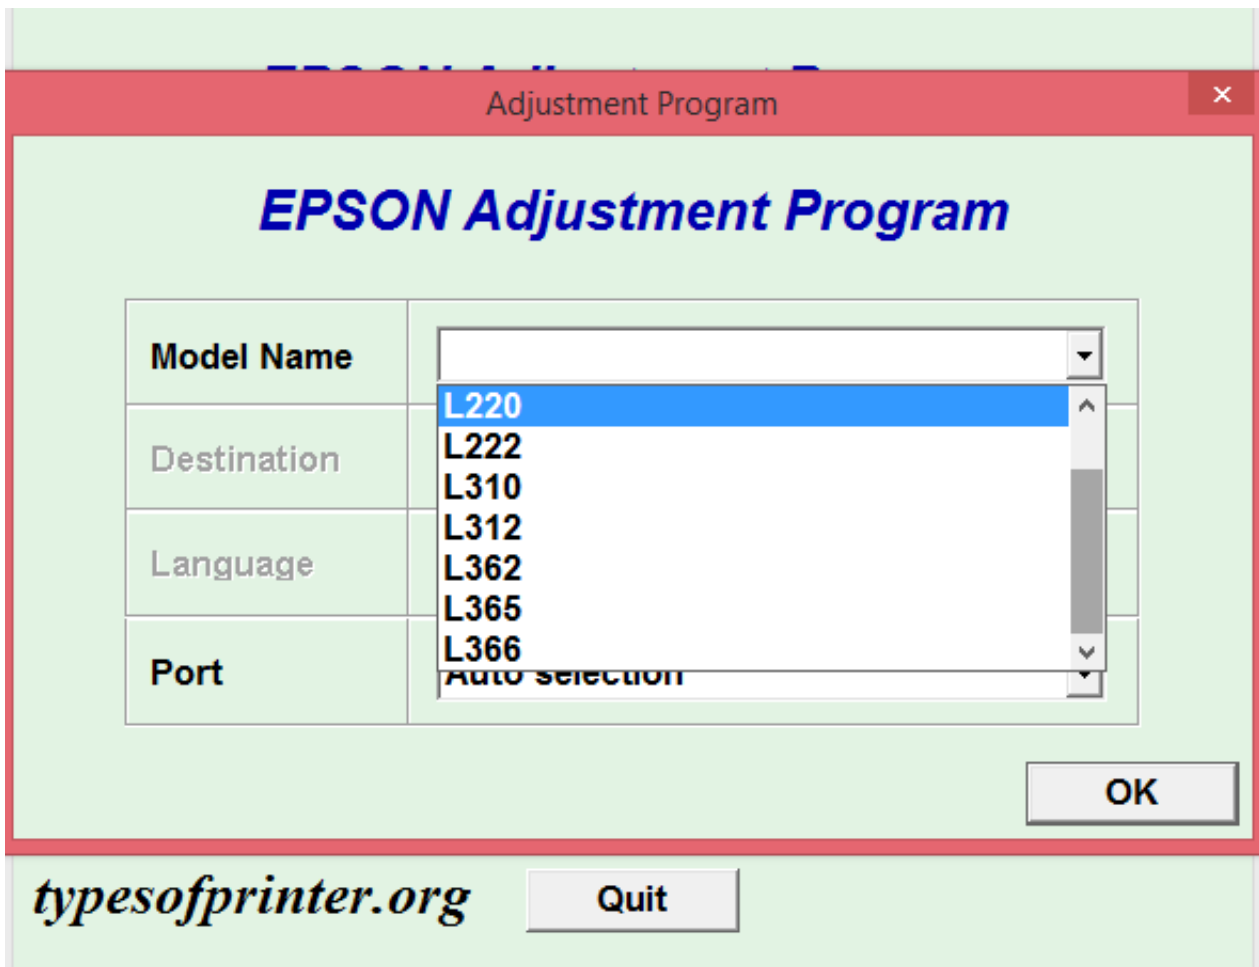

[Epson Adjustment Program L220 Download](#)

[Epson Adjustment Program L220 Download](#)

One of the most common problems with Epson printers is Waste Ink Pads Counter Overflow Error.. Once these waste ink pads are overflow, the printer will stop printing instantly.. In this problem, an error message “A printer’s ink pad is at the end of its service life.